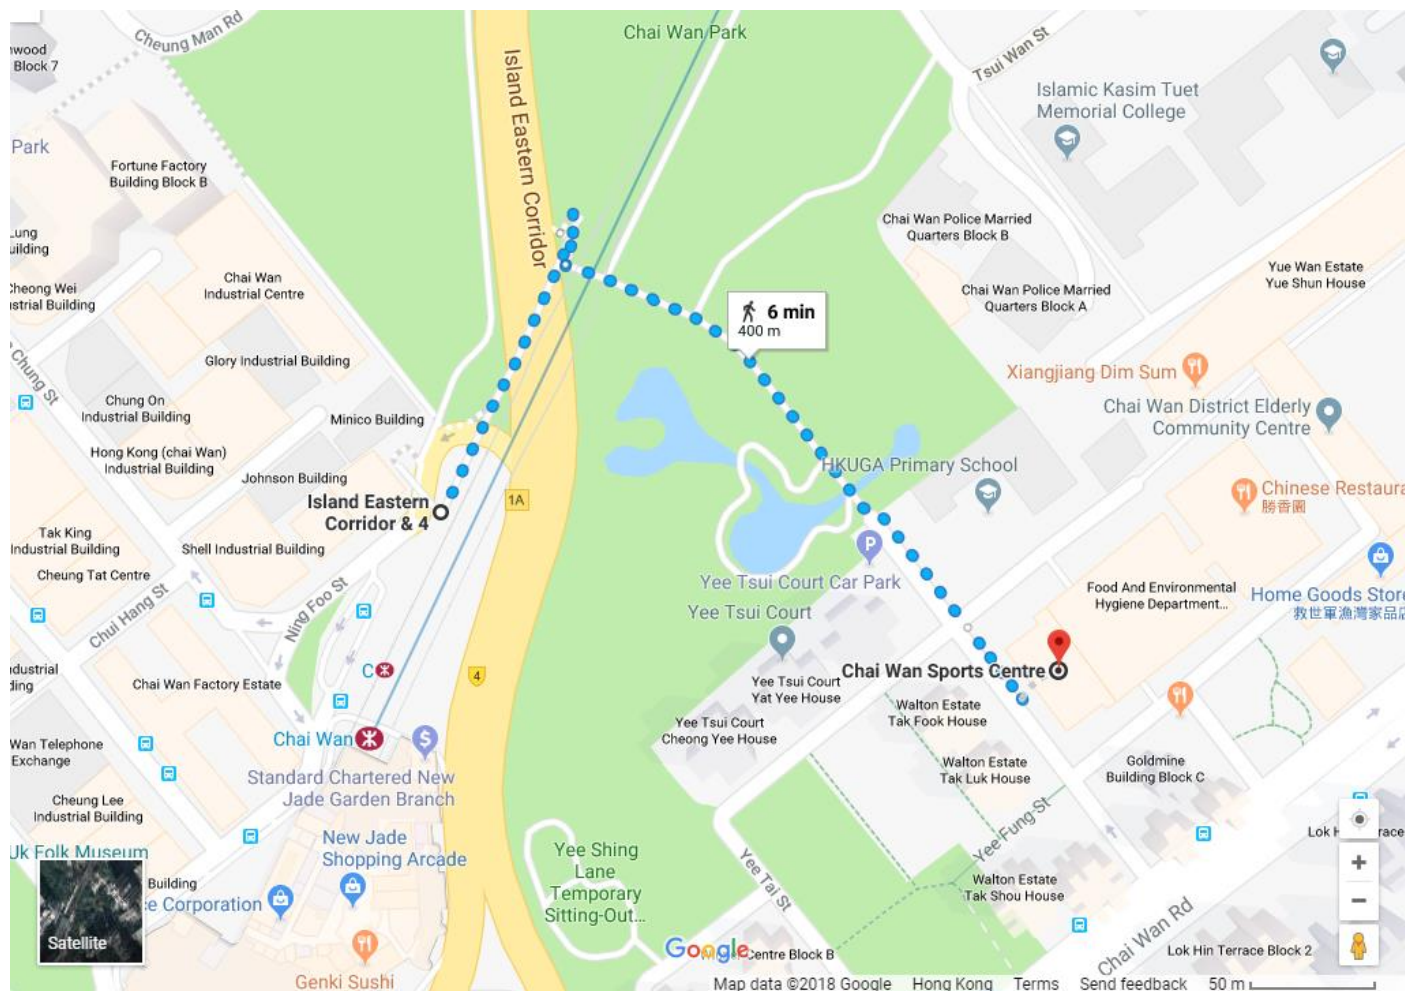

柴灣體育館 柴灣怡順街 6 號 3 樓

## Chai Wan Sports Centre

3/F, 6 Yee Shun Street, Chai Wan, Hong Kong

(Exit D from Chai Wan MTR Station)

<https://goo.gl/maps/gQyHz8cH9Ly>